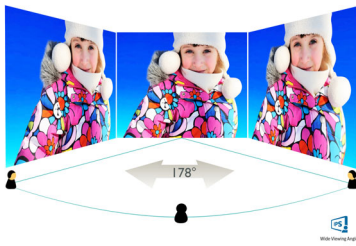

Philips
Full HD LCD monitor

V Line
27" (68.6 cm)
Full HD (1920 x 1080)

273V7QDAB

Vivid, crisp images, from edge-to-edge

A perfect all around display with stunning images that stretch from edge-to edge, made easy on the eyes, in a compact slim design.

Perfectly designed for your space

- VESA mount allows for flexibility

PHILIPS

Full HD LCD monitor
V Line 27" (68.6 cm), Full HD (1920 x 1080)

273V7QDAB/00

Highlights

IPS technology

IPS displays use an advanced technology which gives you extra wide viewing angles of 178/178 degree, making it possible to view the display from almost any angle. Unlike standard TN panels, IPS displays gives you remarkably crisp images with vivid colors, making it ideal not only for Photos, movies and web browsing, but also for professional applications which demand color accuracy and consistent brightness at all times.

16:9 Full HD display

Picture quality matters. Regular displays deliver quality, but you expect more. This display features enhanced Full HD 1920 x 1080 resolution. With Full HD for crisp detail paired with high brightness, incredible contrast and realistic colors expect a true to life picture.

EasyRead mode

EasyRead mode for a paper-like reading experience

Specifications

Picture/Display

- LCD panel type: IPS technology
- Backlight type: W-LED system
- Panel Size: 27 inch / 68.6 cm
- Effective viewing area: 597.89 (H) x 336.31 (V)
- Aspect ratio: 16:9
- Optimum resolution: 1920 x 1080 @ 60 Hz
- Pixel Density: 82 PPI
- Response time (typical): 5 ms (GtG)*
- Brightness: 250 cd/m²
- SmartContrast: 10,000,000:1
- Contrast ratio (typical): 1000:1
- Pixel pitch: 0.311 x 0.311 mm
- Viewing angle: 178° (H) / 178° (V), @ C/R > 10
- Flicker-free
- Display colors: 16.7 M
- Scanning Frequency: 30 -83 kHz (H) / 56 -76 Hz (V)
- LowBlue Mode
- sRGB