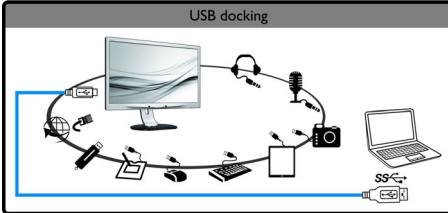

#### Simplicity makes sense

- Connect with Internet, Intranet with built in ethernet port
- Single USB 3.0 cable docks your notebook to the display
- Transmit video and audio from the notebook with single cable
- True plug and play for hassle free dual display setup
- Access all peripherals and keyboard, mouse from the hub

#### Designed for people

- Edge-to-edge narrow border display for seamless appearance
- Built-in stereo speakers for multimedia
- SmartErgoBase enables people-friendly ergonomic adjustments

**PHILIPS**

## Expand view with single cable

This innovative large Philips display enables easy port replication for any notebook. Especially suitable for latest Ultra book type devices with limited connectors, this display with built-in USB 3.0 hub, Ethernet, and stereo speakers enables you to transmit video, audio, and connect to internet or intranet directly with a single cable USB connection. By this advanced USB 3.0 or USB 2.0 plug and play connection, you can now expand your desktop using both your NBPC and Philips display's real-estate without having to worry about cumbersome resolution adjustments or mess around with cables.

## USB hub for peripherals

You can now connect optional full sized Keyboard and mouse to this innovative Philips display's USB hub to improve your productivity. Simply connect your Notebook to this display with a single USB cable, and you are ready to utilize the attached additional peripherals like external HDD, camera, USB drive along with Full HD video, Audio, and Internet functions. Should you prefer, you can of course still utilize your NBPC's keyboard and track pad as usual.