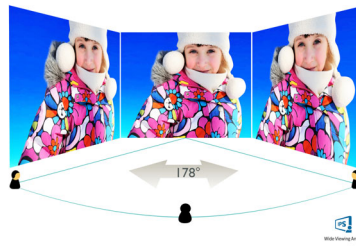

IPS technology

IPS displays use an advanced technology which gives you extra wide viewing angles of 178/178 degree, making it possible to view the display from almost any angle - even in 90 degree Pivot mode! Unlike standard TN panels, IPS displays gives you remarkably crisp images with vivid colors, making it ideal not only for Photos, movies and web browsing, but also for professional applications which demand color accuracy and consistent brightness at all times.