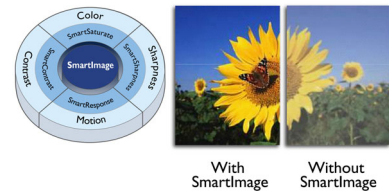

SmartImage

SmartImage is an exclusive leading edge Philips technology that analyzes the content displayed on your screen and gives you optimized display performance. This user friendly interface allows you to select various modes like Office, Photo, Movie, Game, Economy etc., to fit the application in use. Based on the selection, SmartImage dynamically optimizes the contrast, color saturation and sharpness of images and videos for ultimate display performance. The Economy mode option offers you major power savings. All in real time with the press of a single button!