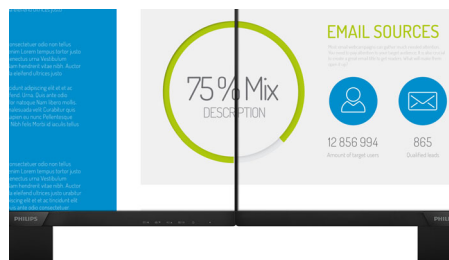

UltraNarrow Border

The new Philips displays feature ultra-narrow borders which allow for minimal distractions

and maximum viewing size. Especially suited for multi-display or tiling setup like gaming, graphic design and professional applications, the ultra-narrow border display gives you the feeling of using one large display.