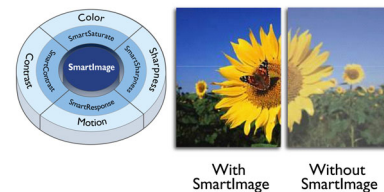

SmartImage

SmartImage is an exclusive leading edge Philips technology that analyzes the content displayed on your screen and gives you optimized display performance. This user friendly interface allows you to select various modes like Office, Photo, Movie, Game, Economy etc., to fit the application in use. Based on the selection, SmartImage dynamically optimizes the contrast, color saturation and sharpness of images and videos for ultimate display performance. The Economy mode option

offers you major power savings. All in real time with the press of a single button!